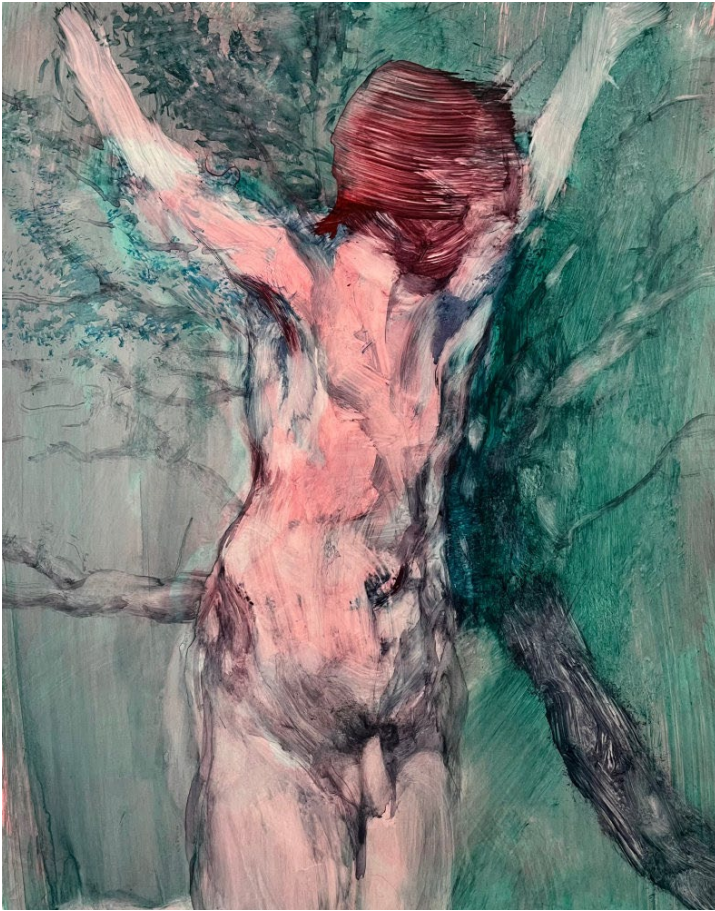

Felix Adsett
Wet Suit, 2025
Suit, 2 Pack Paint
190 x 86 cm
POA

The Evidence of Things Not Seen
Artists at Chapman & Bailey
19 Dec 2025 - 31 Jan 2026