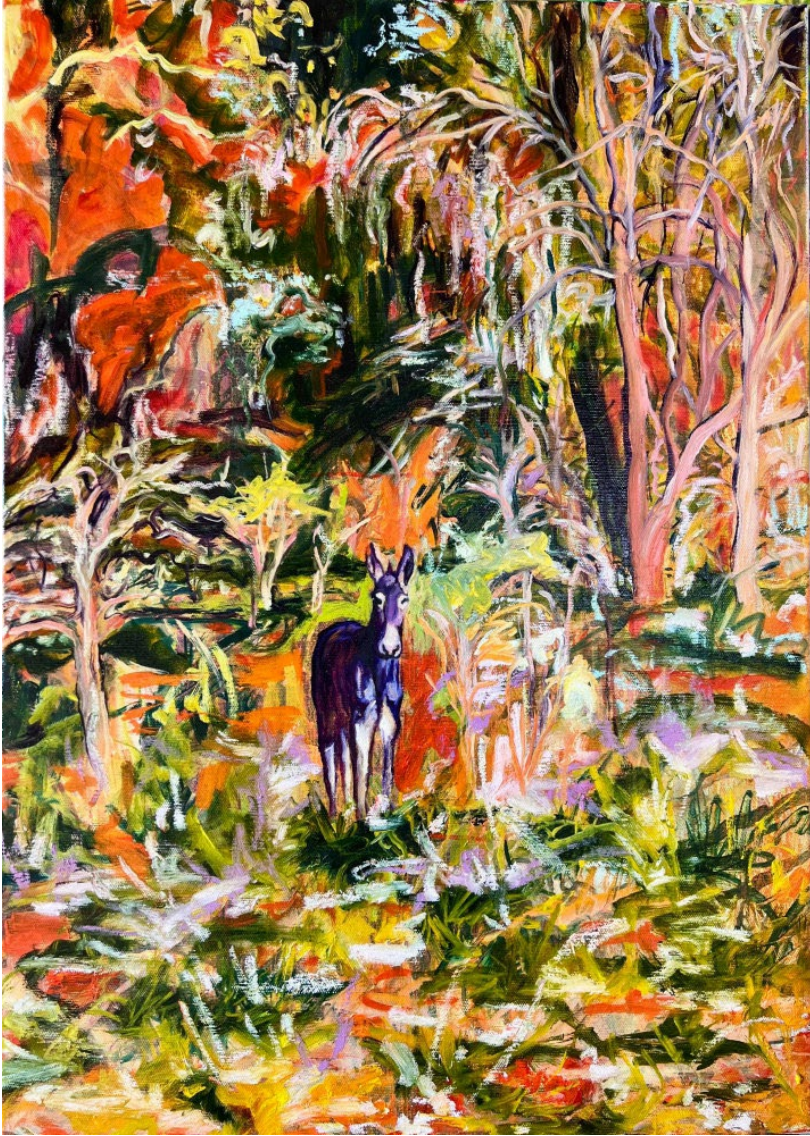

Dimensions variable

\$ 360.00

*The Evidence of Things Not Seen*  
Artists at Chapman & Bailey  
19 Dec 2025 - 31 Jan 2026

Tara Stubley  
Outback Invader, 2025  
Oil on linen  
70 x 50 cm  
\$ 1,300.00

*The Evidence of Things Not Seen*  
Artists at Chapman & Bailey  
19 Dec 2025 - 31 Jan 2026