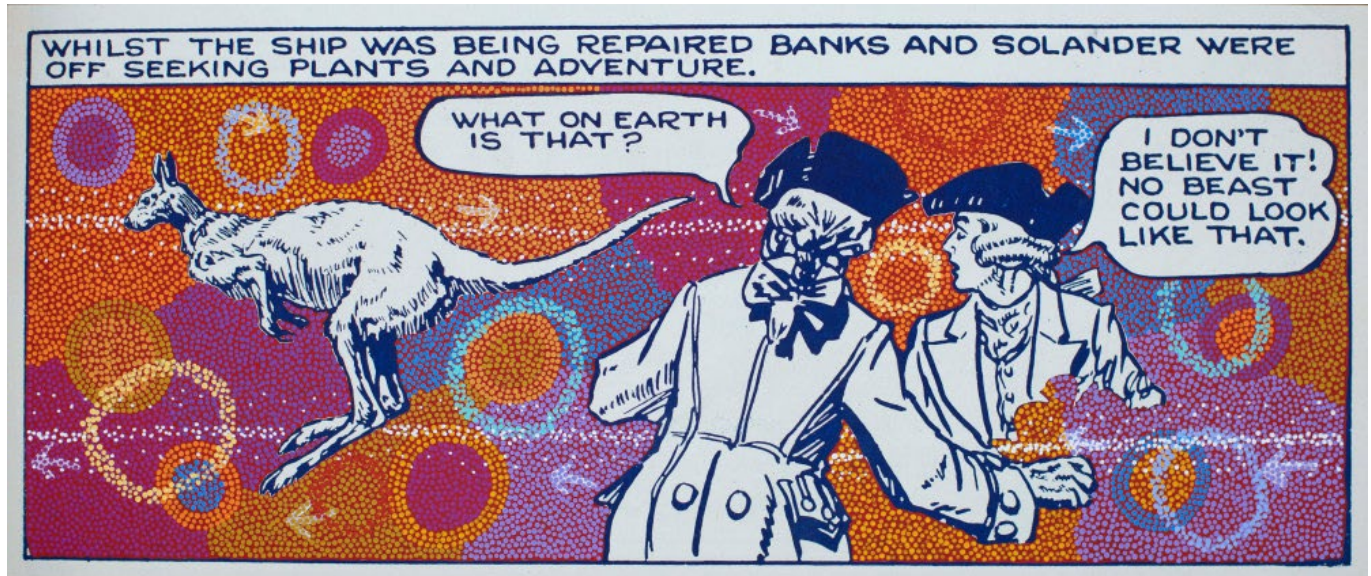

Acrylic Paint on Archival Pigment Print on Paper

40 x 72 cm Framed

\$7500

*Restricted Images: Selections from REVISIONS*

Warlukurlangu Artists in collaboration with Patrick Waterhouse

22 NOV - 13 DEC 2025

**Patrick Waterhouse**