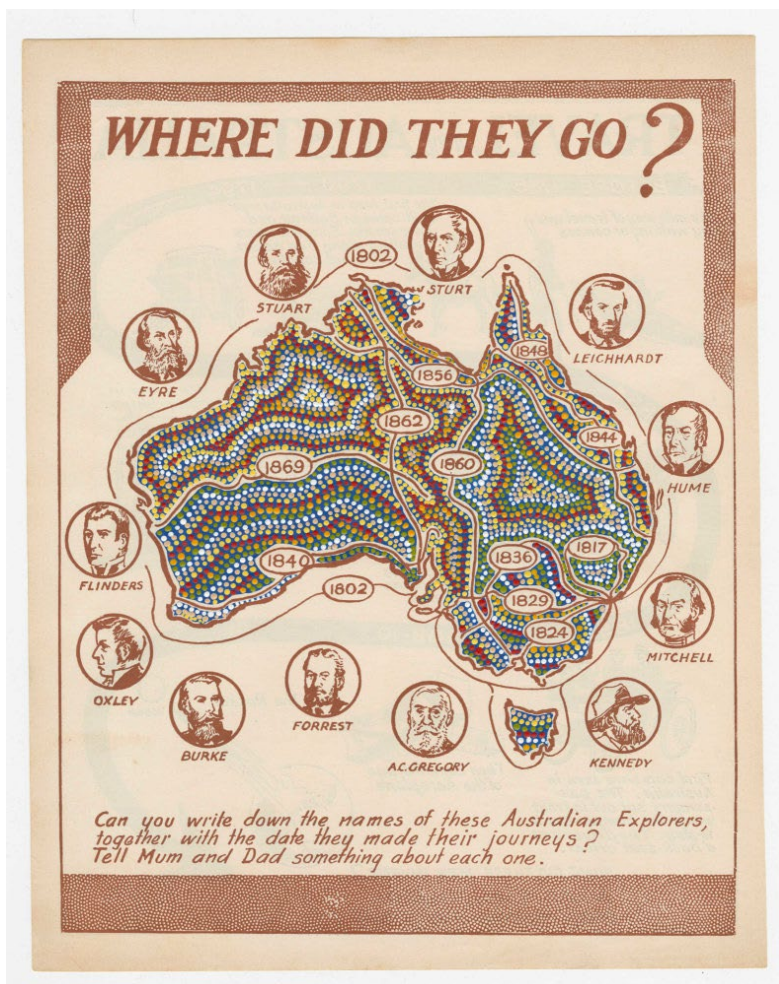

Acrylic Paint on Archival Pigment Print on Paper

46 x 36 cm Framed

\$4630

*Restricted Images: Selections from REVISIONS*

Warlukurlangu Artists in collaboration with Patrick Waterhouse

22 NOV - 13 DEC 2025

Patrick Waterhouse

22 NOV - 13 DEC 2025

**Patrick Waterhouse**

*Whiskey's Far Away. Jinta. Restricted with Margaret Lewis Napangardi, 2014-2018*

Acrylic Paint on Archival Pigment Print on Paper

107 x 89 cm Framed

\$14600

*Restricted Images: Selections from REVISIONS*